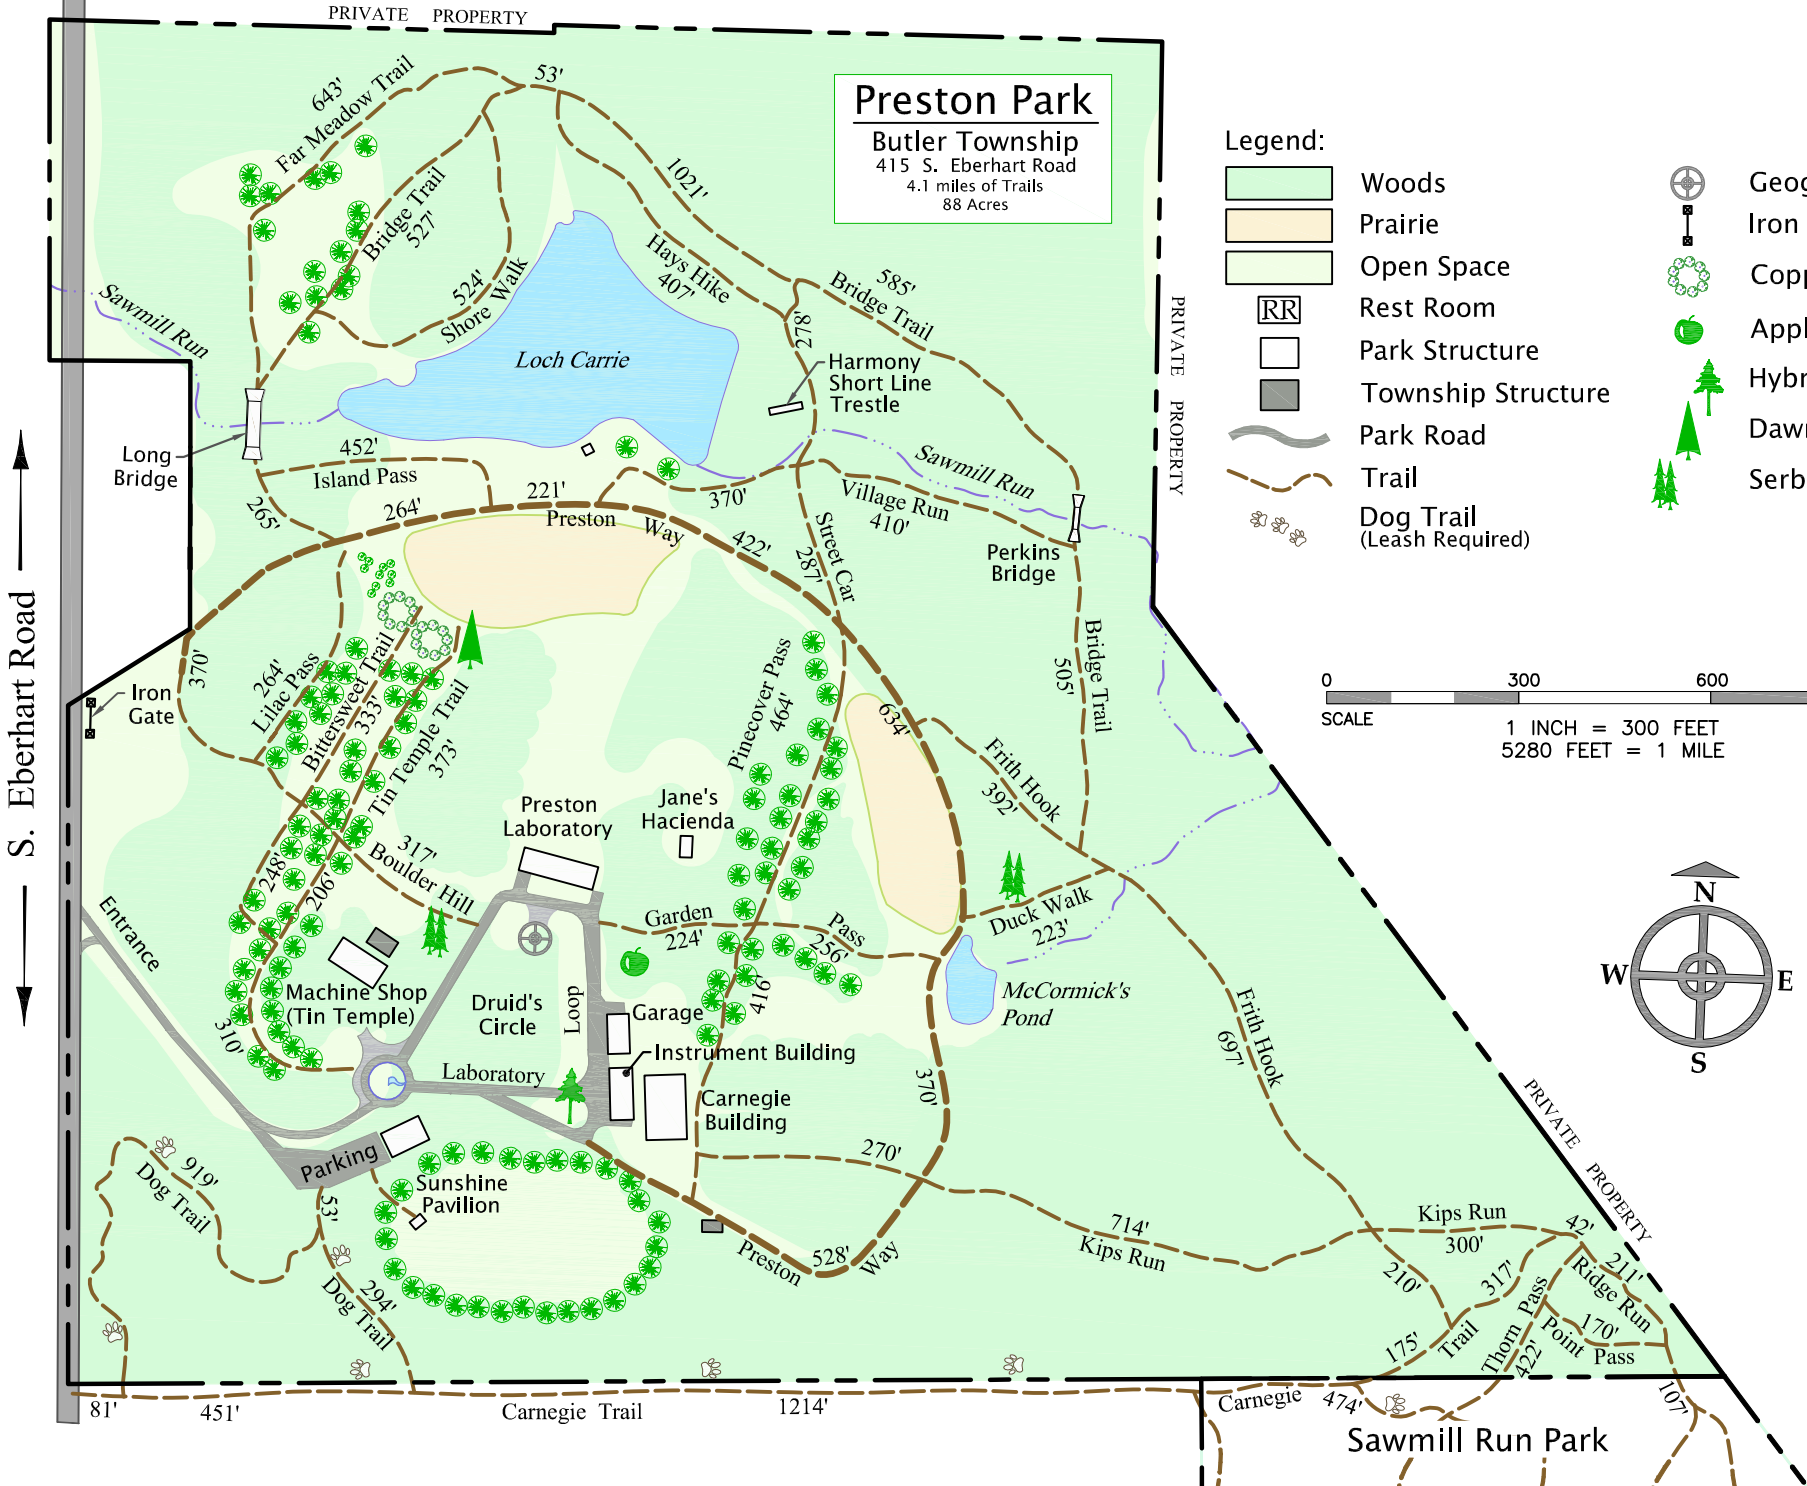

# Preston Park

Butler Township  
415 S. Eberhart Road  
4.1 miles of Trails  
88 Acres

## Legend:

-  Woods
-  Prairie
-  Open Space
-  Rest Room
-  Park Structure
-  Township Structure
-  Park Road
-  Trail
-  Dog Trail (Leash Required)
-  Geography Lesson
-  Iron Gates
-  Coppices
-  Apple Orchard
-  Hybrid/Leana Oak
-  Dawn Redwood
-  Serbian Spruce

S. Eberhart Road

PRIVATE PROPERTY

PRIVATE PROPERTY

PRIVATE PROPERTY

Sawmill Run Park