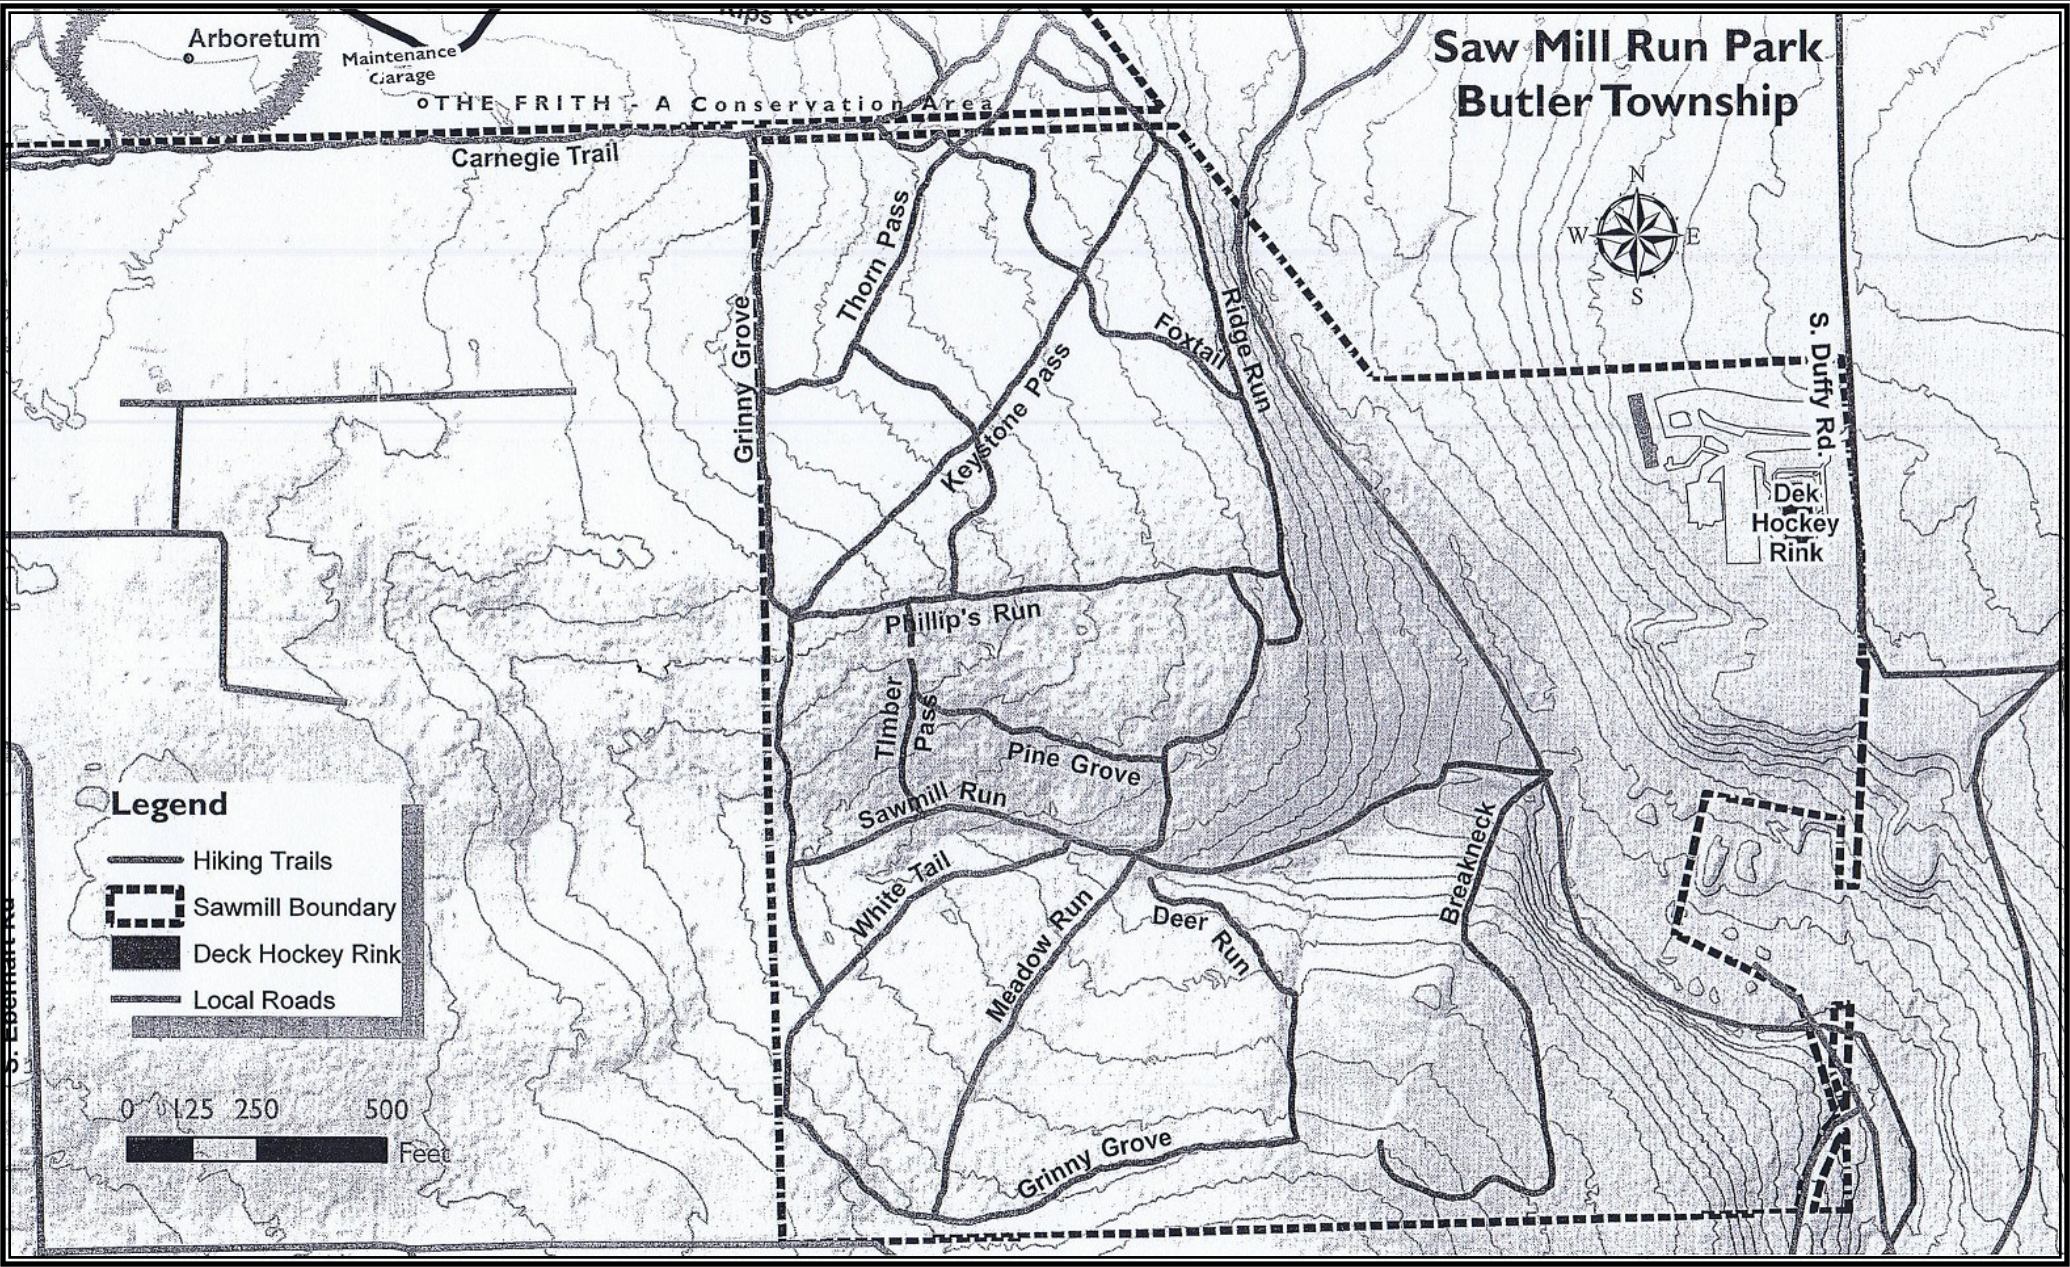

Saw Mill Run Park Butler Township

Arboretum
Maintenance Garage

THE FRITH - A Conservation Area

Carnegie Trail

Grimmy Grove

Thorn Pass

Keystone Pass

Foxtail Ridge Run

S. Duffy Rd.

Deck Hockey Rink

Phillip's Run

Timber Pass

Pine Grove

Sawmill Run

White Tail

Meadow Run

Deer Run

Breakneck

Grimmy Grove

Legend

- Hiking Trails
- Sawmill Boundary
- Deck Hockey Rink
- Local Roads