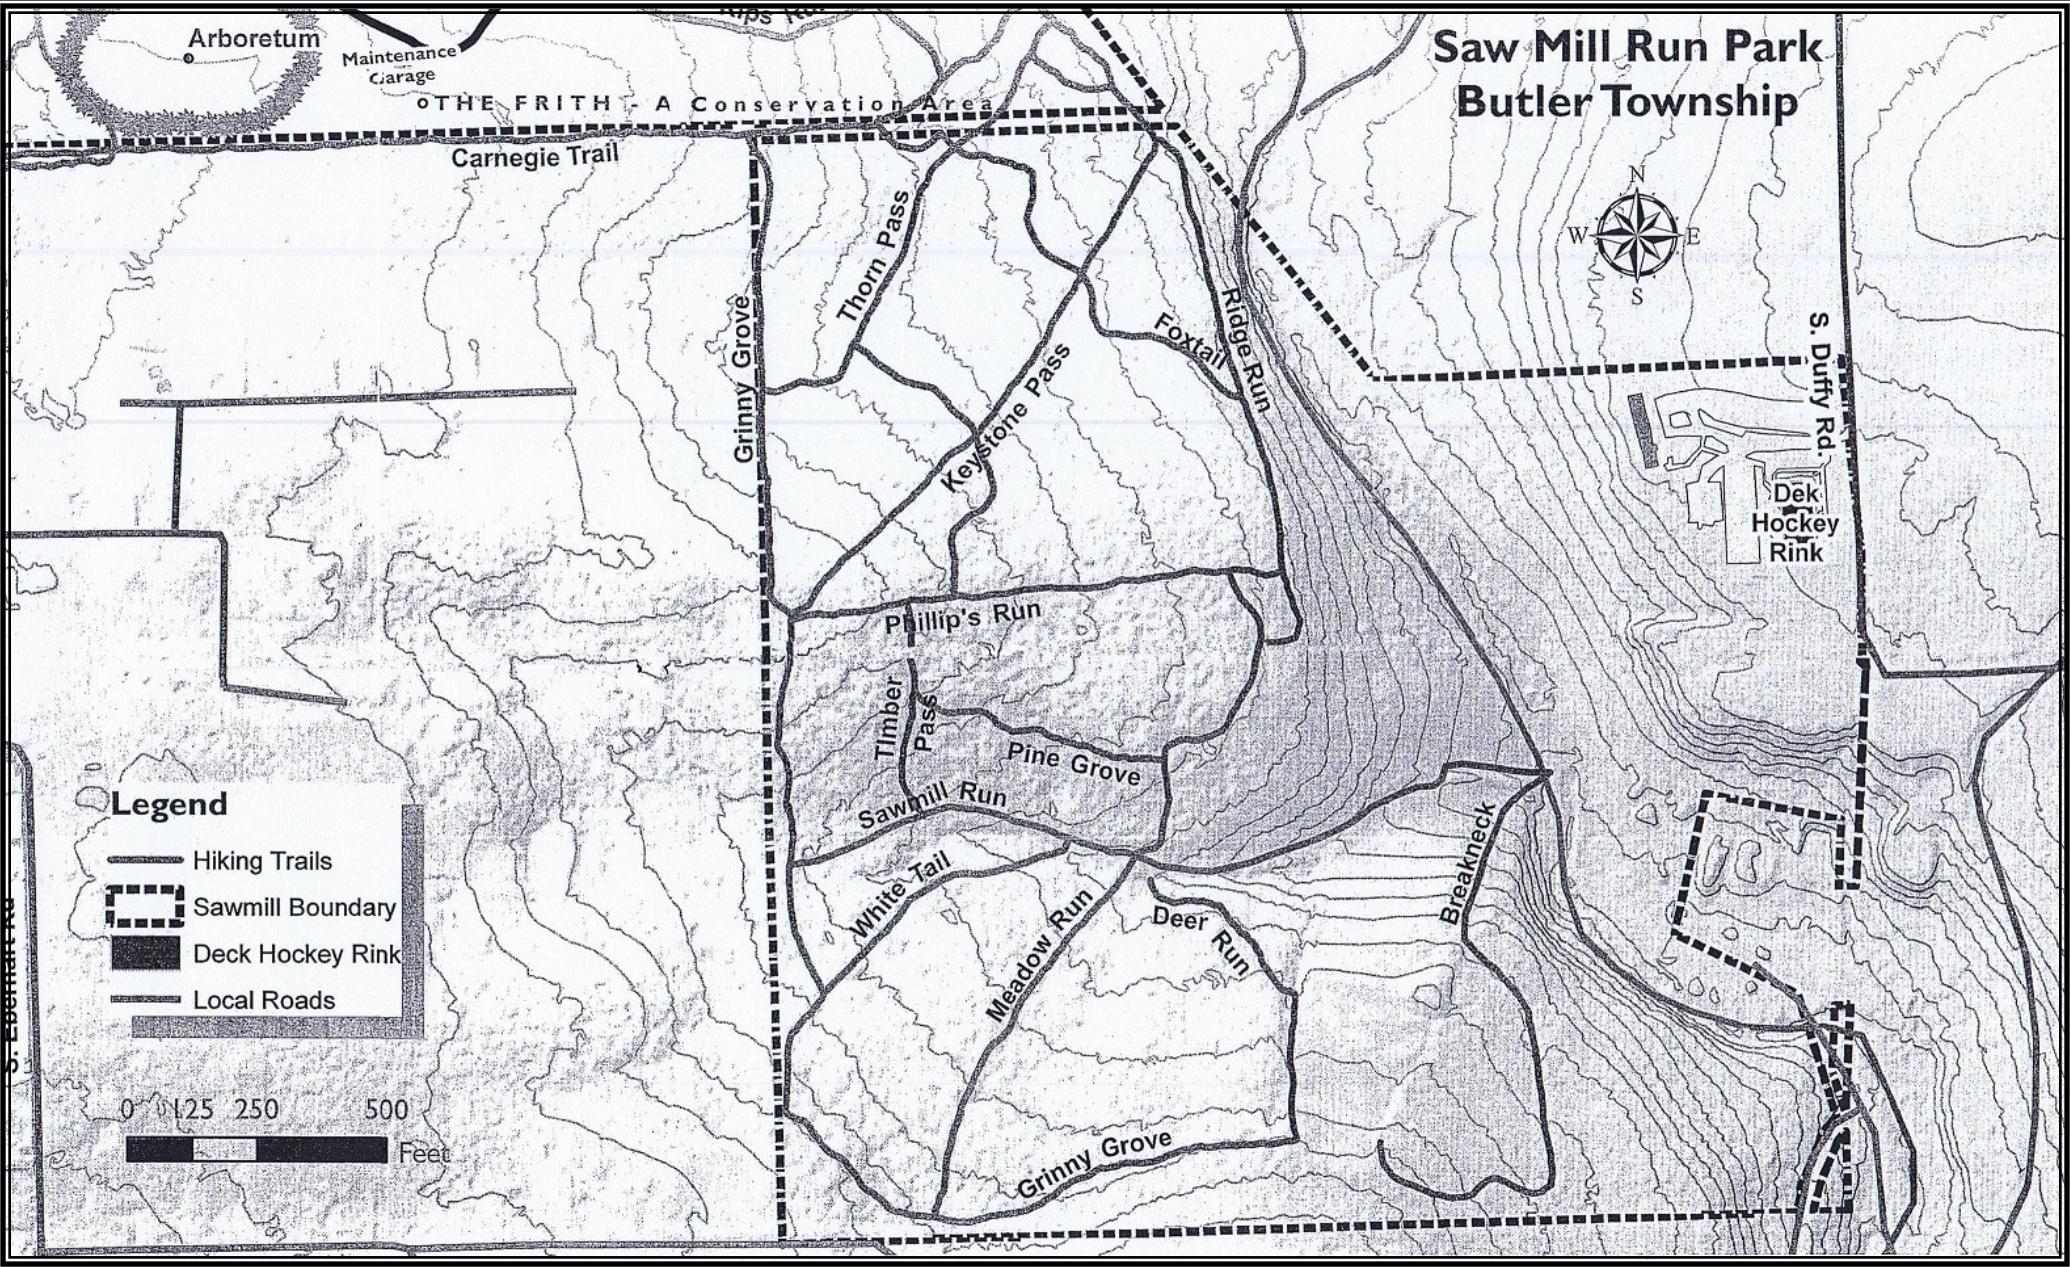

Saw Mill Run Park Butler Township

Arboretum
Maintenance
Garage

THE FRITH - A Conservation Area

Carnegie Trail

Grimmy Grove

Thorn Pass

Keystone Pass

Foxtail

Ridge Run

Phillip's Run

Timber
Pass

Pine Grove

Sawmill Run

White Tail

Meadow Run

Deer Run

Breakneck

Grimmy Grove

S. Duffy Rd.

Dek
Hockey
Rink

Legend

- Hiking Trails
- Sawmill Boundary
- Deck Hockey Rink
- Local Roads